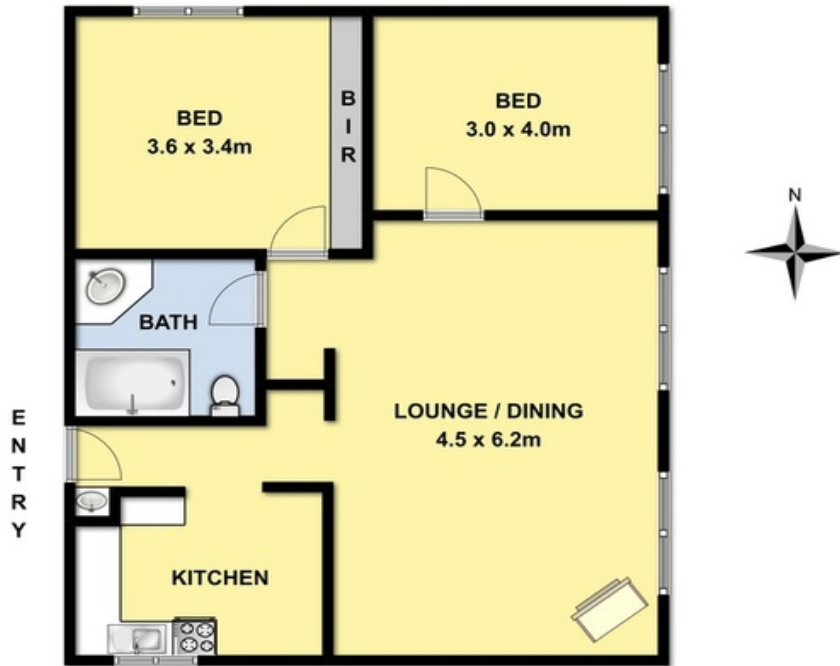

**Price:**

\$780,000

**Darren Brimacombe**

0418 317 424

**Julie Brimacombe**

03 5237 6258

Whilst every attempt has been to ensure the accuracy of the floor plan contained here, measurements of doors, windows, rooms and any other items are approximate and no responsibility is taken for any error omission, or mis-statement. this plan for illustrative purpose only and should be used as such by any prospective purchaser. The service, systems and appliances shown have not been tested and no guarantee as to their operability or efficiency can be given.

Whilst every attempt has been to ensure the accuracy of the floor plan contained here, measurements of doors, windows, rooms and any other items are approximate and no responsibility is taken for any error omission, or mis-statement. this plan for illustrative purpose only and should be used as such by any prospective purchaser. The service, systems and appliances shown have not been tested and no guarantee as to their operability or efficiency can be given.