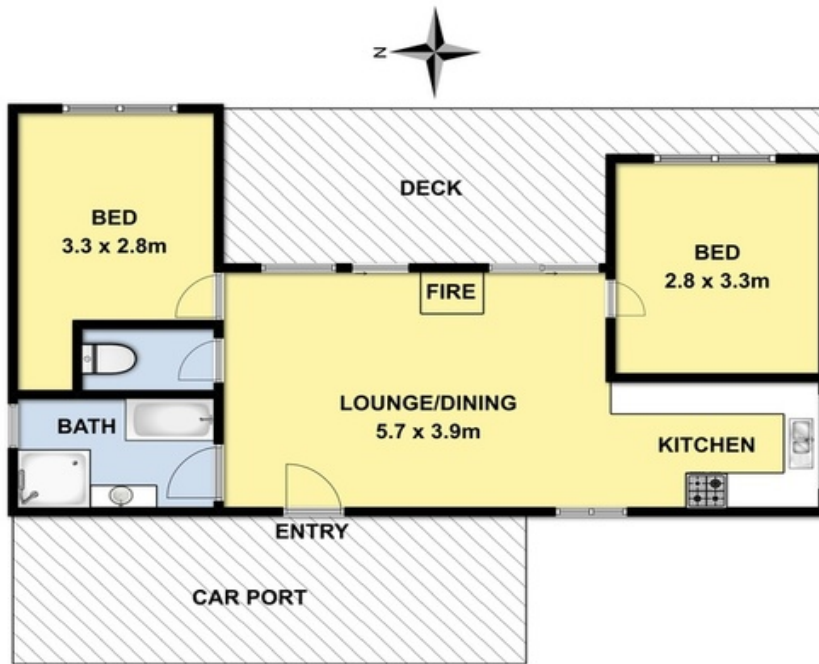

**Price:**

\$780,000

**Darren Brimacombe**

0418 317 424

**Julie Brimacombe**

03 5237 6258

Whilst every attempt has been to ensure the accuracy of the floor plan contained here, measurements of doors, windows, rooms and any other items are approximate and no responsibility is taken for any error omission, or mis-statement. this plan for illustrative purpose only and should be used as such by any prospective purchaser. The service, systems and appliances shown have not been tested and no guarantee as to their operability or efficiency can be given.

Whilst every attempt has been to ensure the accuracy of the floor plan contained here, measurements of doors, windows, rooms and any other items are approximate and no responsibility is taken for any error omission, or mis-statement. this plan for illustrative purpose only and should be used as such by any prospective purchaser. The service, systems and appliances shown have not been tested and no guarantee as to their operability or efficiency can be given.