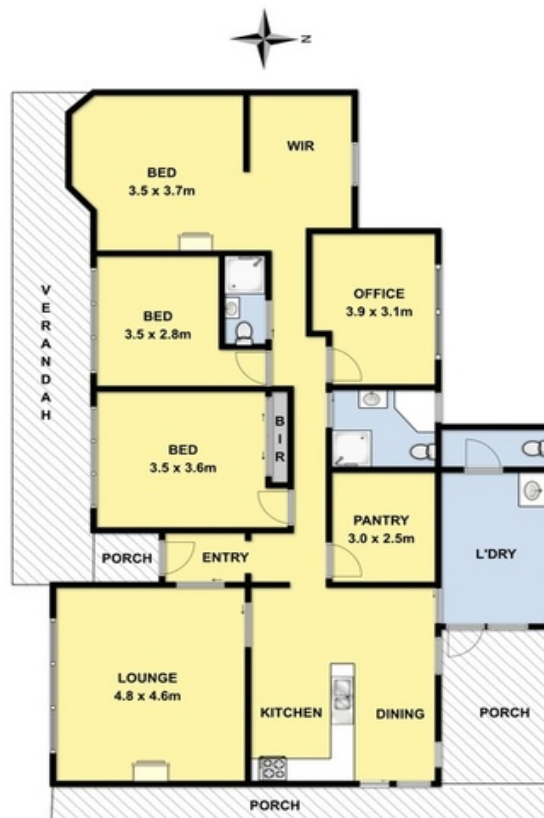

**Price:**

\$780,000

**Darren Brimacombe**

0418 317 424

**Julie Brimacombe**

03 5237 6258

Whilst every attempt has been to ensure the accuracy of the floor plan contained here, measurements of doors, windows, rooms and any other items are approximate and no responsibility is taken for any error omission, or mis-statement. this plan for illustrative purpose only and should be used as such by any prospective purchaser. The service, systems and appliances shown have not been tested and no guarantee as to their operability or efficiency can be given.

Whilst every attempt has been to ensure the accuracy of the floor plan contained here, measurements of doors, windows, rooms and any other items are approximate and no responsibility is taken for any error omission, or mis-statement. this plan for illustrative purpose only and should be used as such by any prospective purchaser. The service, systems and appliances shown have not been tested and no guarantee as to their operability or efficiency can be given.