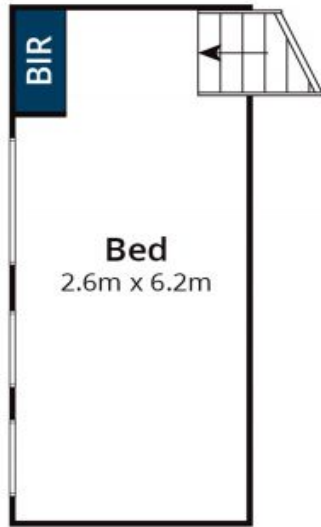

**James Worssam**

0418 585 815

**Ben Jackson**

0437 380 706

First Floor

Ground Floor

Approx. Area 57m<sup>2</sup>

Whilst [bwrn.com.au](http://bwrn.com.au) has made every attempt to ensure the accuracy of the floor plan contained here, measurements are approximate and no responsibility is taken for any error, omission, or mis-statement. This plan is for illustrative purposes only.