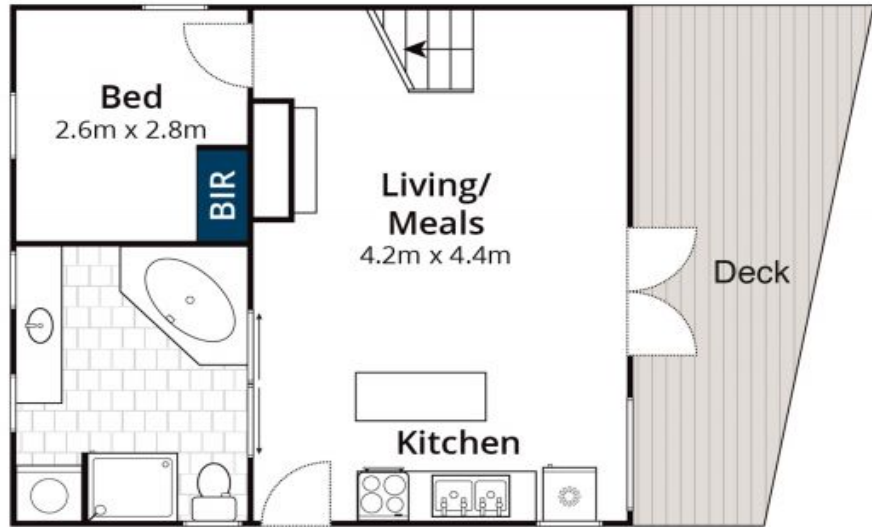

**James Worssam**

0418 585 815

**Ben Jackson**

0437 380 706

First Floor

Ground Floor

Approx. Area 57m<sup>2</sup>

Whilst [bwrn.com.au](http://bwrn.com.au) has made every attempt to ensure the accuracy of the floor plan contained here, measurements are approximate and no responsibility is taken for any error, omission, or mis-statement. This plan is for illustrative purposes only.