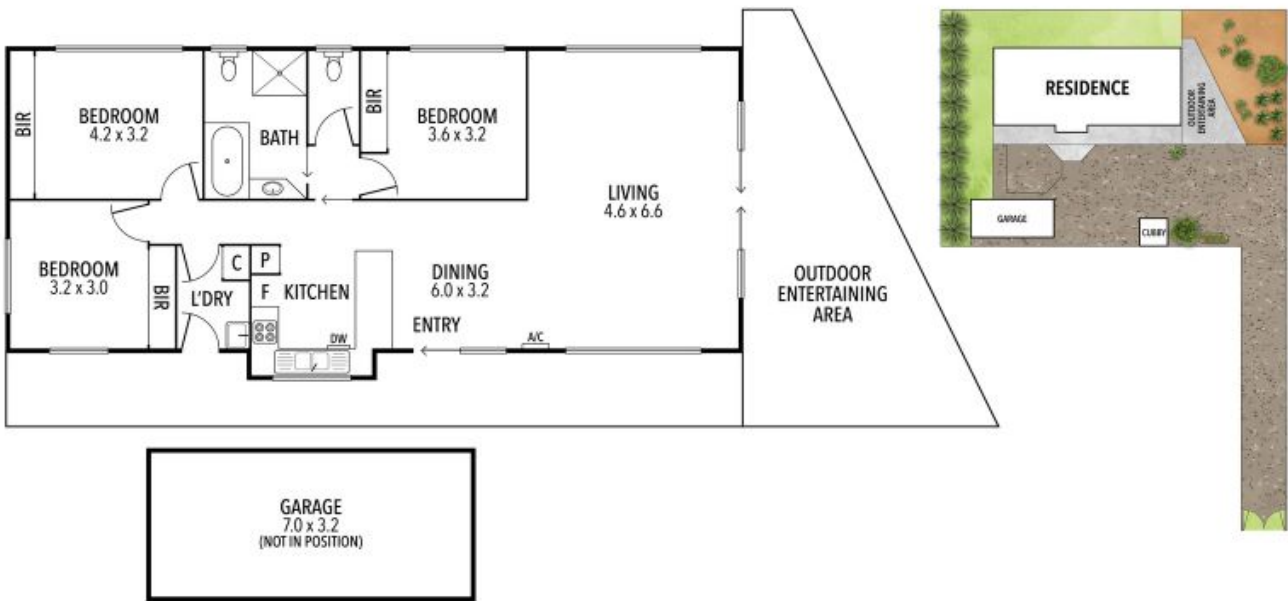

Property Features:

Open plan kitchen and living space

Outdoor entertaining area

3 bedrooms all with BIR's

Family bathroom with bath & seperate second toilet

Darren Brimacombe

0418 317 424

Kirsten Body

0457 899 941

27A Old Coach Road, Skenes Creek

THE ABOVE PLAN IS AN ARTIST'S IMPRESSION ONLY, IT INCLUDES ELEMENTS THAT ARE FOR DISPLAY PURPOSES ONLY AND MAY NOT BE TO SCALE. LANDSCAPING SHOWN IS INDICATIVE ONLY. DIMENSIONS ARE APPROXIMATE.